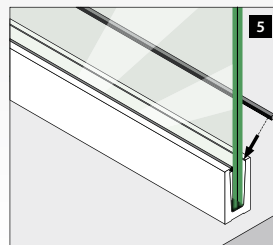

Q-INFO MOD: 6908