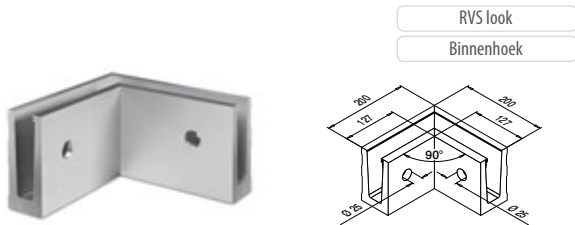

EASY GLASS® 3Kn - Verbinders voor zijmontage

RVS look

Binnenhoek

MOD: 6315

Aluminium	
OUTDOOR	
16.6315.007.18	1