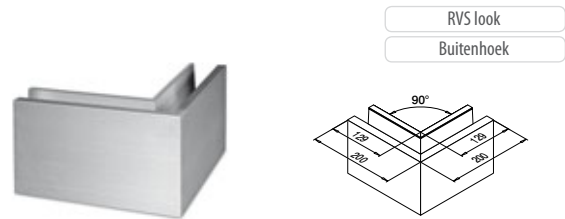

EASY GLASS® 3KN - Vloerprofiel voor topmontage

Aluminium - RVS look

MOD: 6908

Aluminium			
OUTDOOR			
16.6908.000.18	QS-73 269 / QS-74 265		L = 2500 mm

MOD: 6907

	T	
19.6907.019.00	19	L = 2500 mm
19.6907.021.00	20,76 (10 - 0,76 - 10)	L = 2500 mm
19.6907.022.00	21,52 (10 - 1,52 - 10)	L = 2500 mm
19.6907.024.00	24,76 (12 - 0,76 - 12)	L = 2500 mm
19.6907.025.00	25	L = 2500 mm
19.6907.026.00	25,52 (12 - 1,52 - 12)	L = 2500 mm
19.6907.032.00	31,52 (15 - 1,52 - 15)	L = 2500 mm

EASY GLASS® 3KN - Verbinders voor topmontage

RVS look

Binnenhoek

MOD: 6313

Aluminium	
OUTDOOR	
16.6313.008.18	1

RVS look

Buitenhoek

MOD: 6314