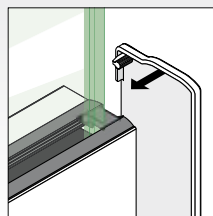

Q-INFO MOD: 6913