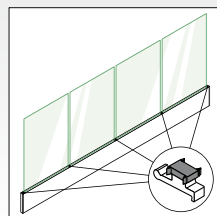

Q-INFO MOD: 6913