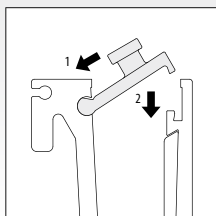

Q-INFO MOD: 6913