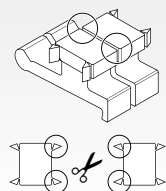

Q-INFO MOD: 6913