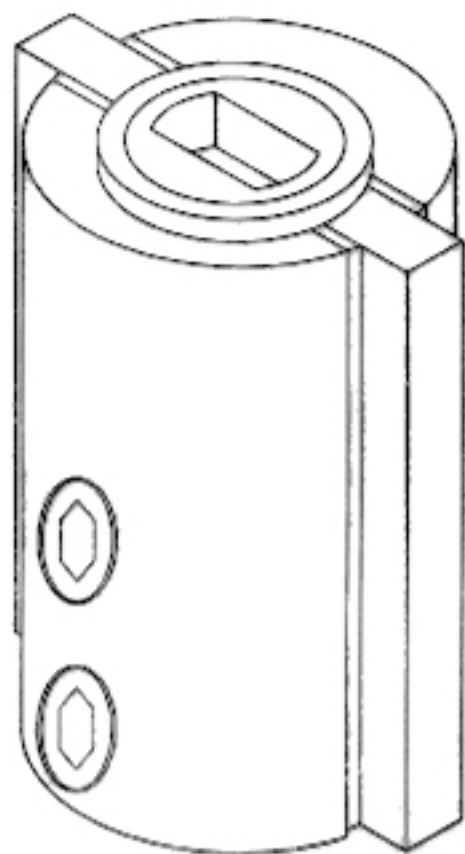

C500

∅:55mm  
height:75mm

C501

∅:55mm  
height:75mm

GLASS CUTTING

GLASS CUTTING