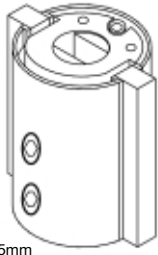

**CILINDRIC®** is the ultimate designed product with hardwearing components made of high quality stainless steel. The **CILINDRIC®** concept is such that it enhances the elegance of glass doors whether open or shut. Whatever the door's position, the top patch fitting and its transom patch are always aligned, creating an aesthetically striking effect. **CILINDRIC®** is an original and innovative solution, as demonstrated by the locking mechanism integrated into pull-handles.

## Pivot patches Pentures

Ø:55mm  
Height:75mm