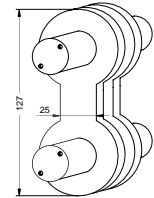

C582

Connector for 2 fixed panels double round model.

Attache pour 2 glaces fixes modèle rond/double.