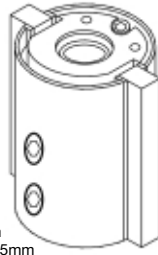

## Pivot patches Pentures

Ø:55mm  
Height:75mm

### C500D

Bottom pivot patch. Including gaskets for 10mm and 12mm glasse.

Penture basse. Intercalaires pour verre de 10 mm et 12 mm inclus.

Ø:55mm  
Height:75mm