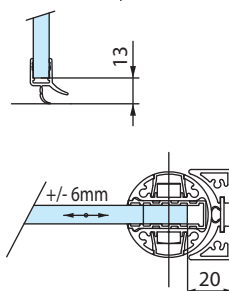

Profil pour
pare baignoires
*Hinged profile
for bath screens*

FILEO

V3S Glass Systems BVBA
Bossestraat 4
9420 Erpe
Tel.: 053 80 87 77
Fax: 053 80 82 64
E-mail: info@v3s-glass-systems.be

Caractéristiques techniques

- Profil recoupable longueur 1520 mm embouts compris
- Pour verre trempé de 6 mm (non fourni)
- Montage sur 3 encoches
- Largeur de porte maxi 1000 mm
- Poids maxi par porte 25 kg
- Livré avec joint bas de porte
- Réglage de l'angle de la porte par tranche de 22,5°

Technical features

- Adjustable profile length 1520 mm with top and bottom end caps
- For 6 mm thick toughened glass (not supplied)
- Assembled onto 3 notches
- Door width maximum 1000 mm
- Maximum weight per door 25 kg
- Supplied with sealing strip for bottom of door
- Angle of door adjustable by sections of 22,5°

LES + PRODUITS

The + product

Esthétique

Grande qualité de finitions

Étanchéité optimisée

Joint passant

Système de came levante intégrée pour un dégagement aisé du joint de seuil

Attractive

High quality finishes

Optimized sealing

Full sealing strip

Rising system for a better bottom sealing strip release

2720.**.2L15

Références / References

Profil articulé pour pare baignoire lg 1520 mm
Hinged profile for bath screens 1520 mm length

Alu poli brillant
Polished aluminium

Laqué Blanc 9010
Lacquered white RAL 9010

2720.13.2L15

2720.51.2L15