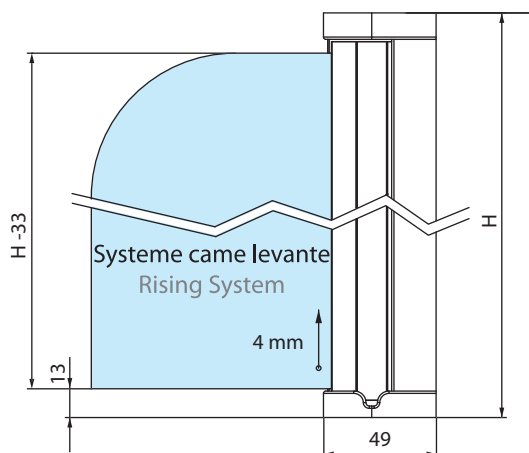

Profil pour
pare baignoires
*Hinged profile
for bath screens*

FILEO

V3S Glass Systems BVBA
Bossestraat 4
9420 Erpe
Tel.: 053 80 87 77
Fax: 053 80 82 64
E-mail: info@v3s-glass-systems.be

Caractéristiques techniques

- Profil recoupable longueur 1520 mm embouts compris
- Pour verre trempé de 6 mm (non fourni)
- Montage sur 3 encoches
- Largeur de porte maxi 1000 mm
- Poids maxi par porte 25 kg
- Livré avec joint bas de porte
- Réglage de l'angle de la porte par tranche de 22,5°

Technical features

- Adjustable profile length 1520 mm with top and bottom end caps
- For 6 mm thick toughened glass (not supplied)
- Assembled onto 3 notches
- Door width maximum 1000 mm
- Maximum weight per door 25 kg
- Supplied with sealing strip for bottom of door
- Angle of door adjustable by sections of 22,5°

LES + PRODUITS

The + product

Esthétique

Grande qualité de finitions

Étanchéité optimisée

Joint passant

Système de came levante intégrée pour un dégagement aisé du joint de seuil

Attractive

High quality finishes

Optimized sealing

Full sealing strip

Rising system for a better bottom sealing strip release

2720.**.2L15

Références / References

Profil articulé pour pare baignoire lg 1520 mm
Hinged profile for bath screens 1520 mm length

Alu poli brillant
Polished aluminium

Laqué Blanc 9010
Lacquered white RAL 9010

2720.13.2L15

2720.51.2L15