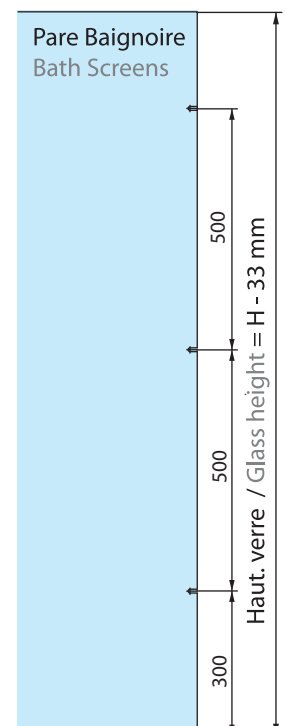

Profil pour
pare baignoires
*Hinged profile
for bath screens*

FILEO

V3S Glass Systems BVBA
Bossestraat 4
9420 Erpe
Tel.: 053 80 87 77
Fax: 053 80 82 64
E-mail: info@v3s-glass-systems.be

Caractéristiques techniques

- Profil recoupable longueur 1520 mm embouts compris
- Pour verre trempé de 6 mm (non fourni)
- Montage sur 3 encoches
- Largeur de porte maxi 1000 mm
- Poids maxi par porte 25 kg
- Livré avec joint bas de porte
- Réglage de l'angle de la porte par tranche de 22,5°

Technical features

- Adjustable profile length 1520 mm with top and bottom end caps
- For 6 mm thick toughened glass (not supplied)
- Assembled onto 3 notches
- Door width maximum 1000 mm
- Maximum weight per door 25 kg
- Supplied with sealing strip for bottom of door
- Angle of door adjustable by sections of 22,5°

LES + PRODUITS

The + product

Esthétique

Grande qualité de finitions

Étanchéité optimisée

Joint passant

Système de came levante intégrée pour un dégagement aisé du joint de seuil

Attractive

High quality finishes

Optimized sealing

Full sealing strip

Rising system for a better bottom sealing strip release

2720.**.2L15

Références / References

Profil articulé pour pare baignoire lg 1520 mm
Hinged profile for bath screens 1520 mm length

Alu poli brillant
Polished aluminium

Laqué Blanc 9010
Lacquered white RAL 9010

2720.13.2L15

2720.51.2L15