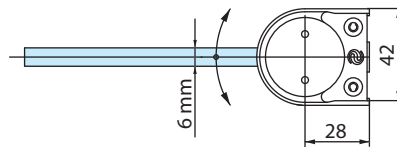

Profil pour
pare baignoires
*Hinged profile
for bath screens*

FILEO

V3S Glass Systems BVBA
Bossestraat 4
9420 Erpe
Tel.: 053 80 87 77
Fax: 053 80 82 64
E-mail: info@v3s-glass-systems.be

Caractéristiques techniques

- Profil recoupable longueur 1520 mm embouts compris
- Pour verre trempé de 6 mm (non fourni)
- Montage sur 3 encoches
- Largeur de porte maxi 1000 mm
- Poids maxi par porte 25 kg
- Livré avec joint bas de porte
- Réglage de l'angle de la porte par tranche de 22,5°

Technical features

- Adjustable profile length 1520 mm with top and bottom end caps
- For 6 mm thick toughened glass (not supplied)
- Assembled onto 3 notches
- Door width maximum 1000 mm
- Maximum weight per door 25 kg
- Supplied with sealing strip for bottom of door
- Angle of door adjustable by sections of 22,5°

LES + PRODUITS

The + product

Esthétique

Grande qualité de finitions

Étanchéité optimisée

Joint passant

Système de came levante intégrée pour un dégagement aisé du joint de seuil

Attractive

High quality finishes

Optimized sealing

Full sealing strip

Rising system for a better bottom sealing strip release

2720.**.2L15

Références / References

Profil articulé pour pare baignoire lg 1520 mm
Hinged profile for bath screens 1520 mm length

Alu poli brillant
Polished aluminium

Laqué Blanc 9010
Lacquered white RAL 9010

2720.13.2L15

2720.51.2L15