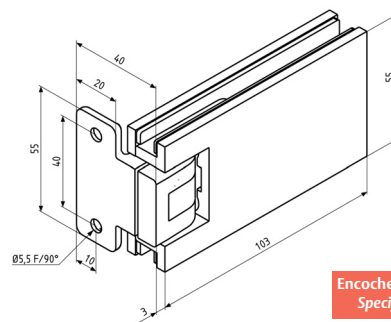

Technical features

- Maximum weight per door 40 kg
- For 8 to 10 mm thick toughened glass
- For notch 3660BE
- Opening through 180°
- Supplied with screws and spacers.
- Sales unit : Single hinge packaging : 2
Glass to glass hinge packaging : 1

3660.**.ORSQ

Encoche spécifique
Specific notch

Chromé brillant
Bright chromium

Chromé mat
Matt chromium

Charnière simple réglable blocage à 90°, 2 trous de fixation
Single adjustable hinge 90° blocking with 2 fixing points