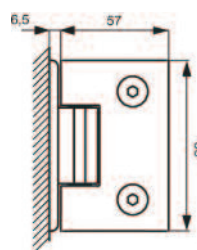

Références / References

Chromé brillant
Bright chromium

Chromé mat
Matt chromium

Effet Inox
Stainless steel effect

Charnière simple réglable blocage à 90°, 4 trous de fixation
Single adjustable hinge 90° blocking with 4 fixing points

3560.30.ORSQ

3560.31.ORSQ

3560.35.ORSQ